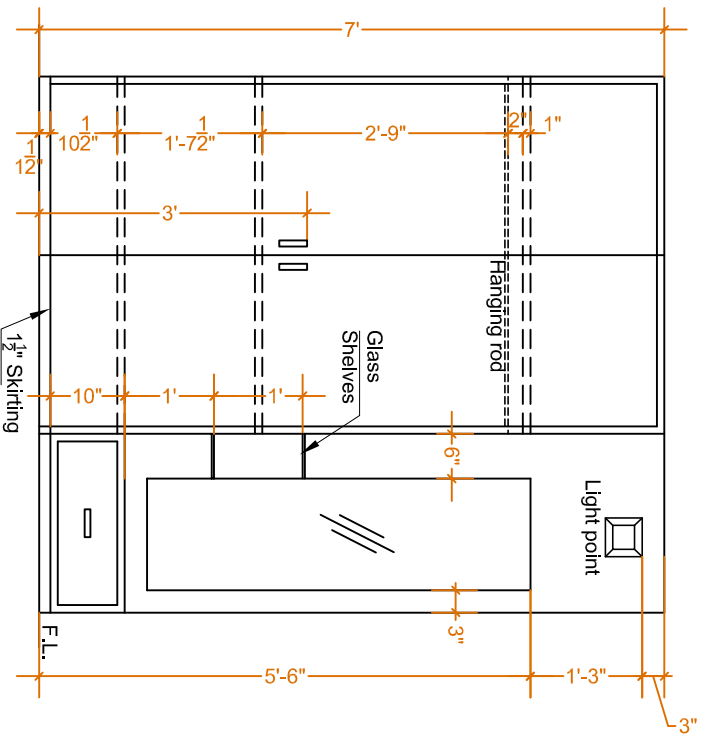

PLAN DRESS C.B.

PLAN DRAWING ROOM S.B.

ELEVATION C.B.

ELEVATION S.B.

DRESS CUP BOARD / DRG. SIDE BOARD DETAILS OF GUEST HOUSE IN BEANT COLLEGE OF ENGG. & TECH. AT GURDASPUR.

DESIGNED FOR:- BEANT COLLEGE OF ENGG. & TECH. .