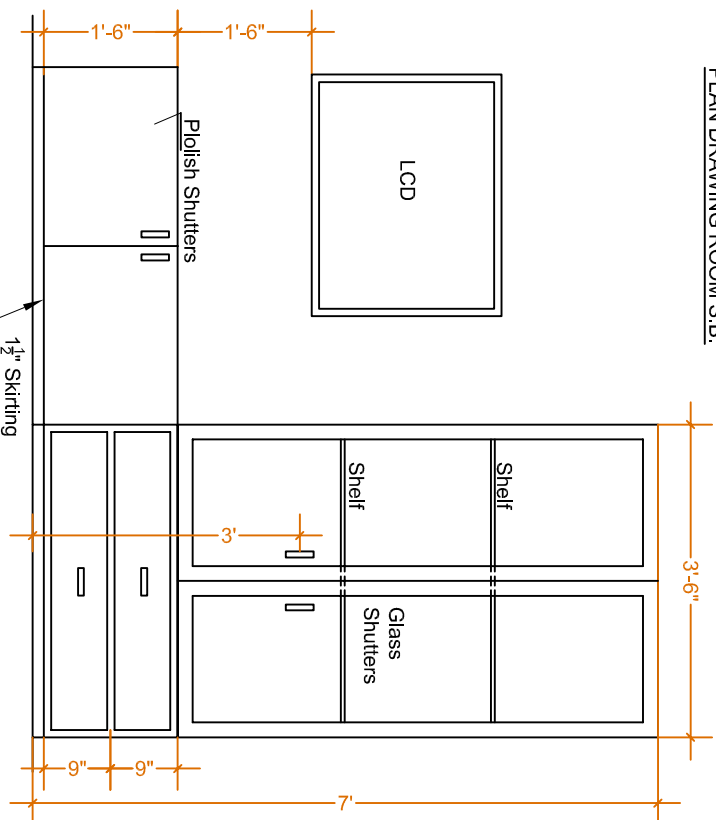

PLAN DRESS C.B.

PLAN DRAWING ROOM S.B.

ELEVATION C.B.

ELEVATION S.B.

DRESS CUP BOARD / DRG. SIDE BOARD DETAILS OF GUEST HOUSE IN BEANT COLLEGE OF ENGG. & TECH. AT GURDASPUR.

DESIGNED FOR:- BEANT COLLEGE OF ENGG. & TECH. .