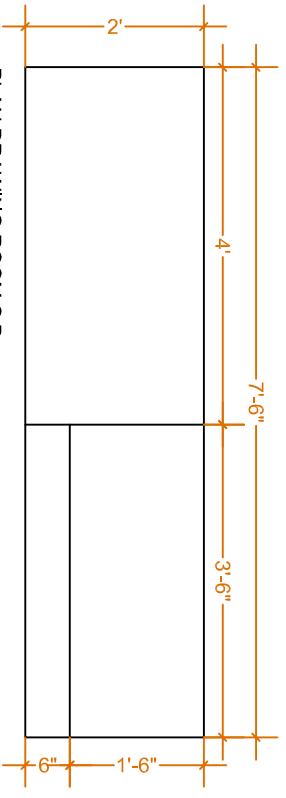

PLAN DRESS C.B.

PLAN DRAWING ROOM S.B.

ELEVATION C.B.

ELEVATION S.B.

DRESS CUP BOARD / DRG. SIDE BOARD DETAILS OF GUEST HOUSE IN BEANT COLLEGE OF ENGG. & TECH. AT GURDASPUR.

DESIGNED FOR:- BEANT COLLEGE OF ENGG. & TECH. .