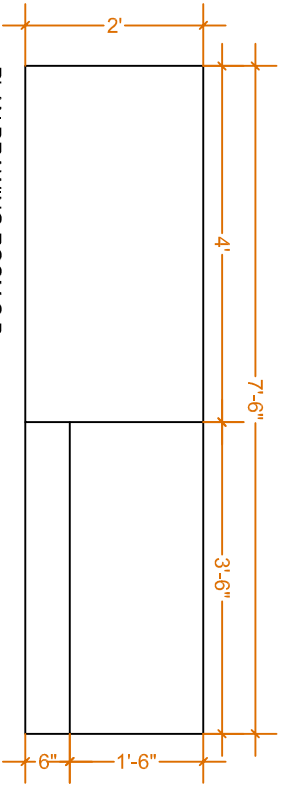

PLAN DRESS C.B.

PLAN DRAWING ROOM S.B.

ELEVATION C.B.

ELEVATION S.B.

DRESS CUP BOARD / DRG. SIDE BOARD DETAILS OF GUEST HOUSE IN BEANT COLLEGE OF ENG. & TECH. AT GURDASPUR.

DESIGNED FOR:- BEANT COLLEGE OF ENG & TECH..