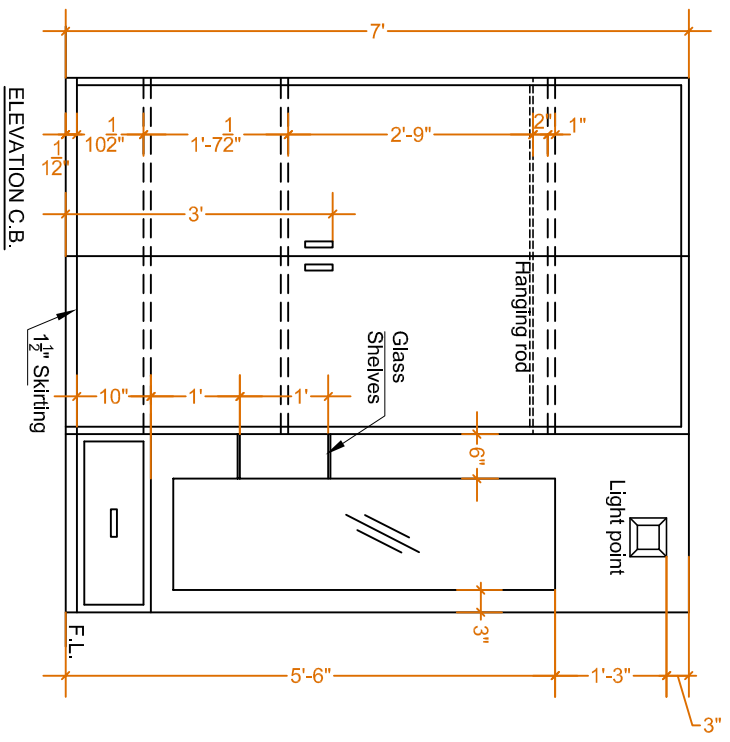

PLAN DRESS C.B.

PLAN DRAWING ROOM S.B.

ELEVATION C.B.

ELEVATION S.B.

DRESS CUP BOARD / DRG. SIDE BOARD DETAILS OF GUEST HOUSE IN BEANT COLLEGE OF ENG. & TECH. AT GURDASPUR.

DESIGNED FOR:- BEANT COLLEGE OF ENG & TECH..