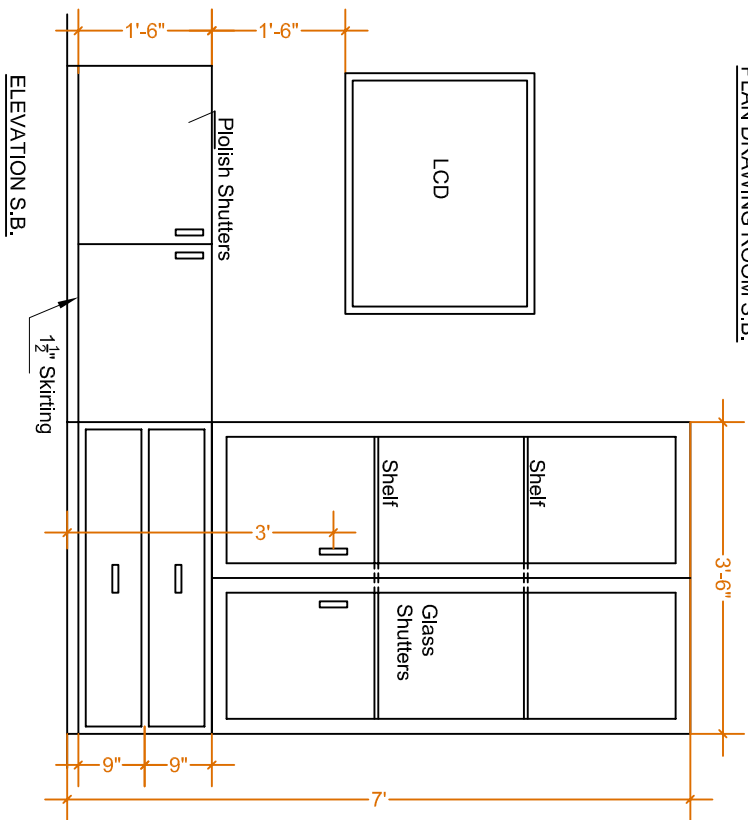

PLAN DRESS C.B.

PLAN DRAWING ROOM S.B.

ELEVATION C.B.

ELEVATION S.B.

DRESS CUP BOARD / DRG. SIDE BOARD DETAILS OF GUEST HOUSE IN BEANT COLLEGE OF ENG. & TECH. AT GURDASPUR.

DESIGNED FOR:- BEANT COLLEGE OF ENG & TECH..